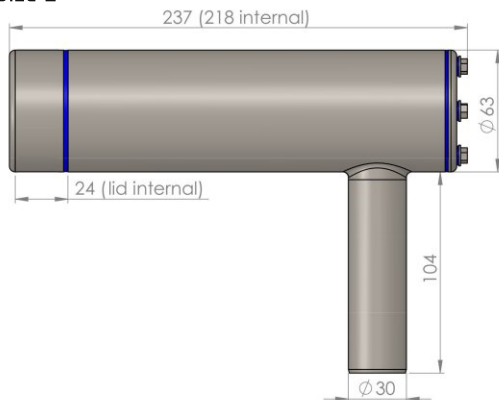

Size S

Size M

Size L

Front Lids

Options for Side Exit

15 - 18mm sealing range

max. 13mm connector

20 - 25mm sealing range

max. 19mm connector

max. 16mm connector

Options for Rear Exit

15 - 18mm sealing range

max. 13mm connector

20 - 25mm sealing range

max. 19mm connector