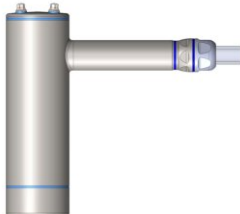

1. Order Number: 2X.X80.138 - Dolphin S, IP69K
2. BK7 Fenster
   - Closed rear wall
   - M25 hygiene cable gland sideways

Options:

- 80.007.002 hygienic tube 18x13mm, price per meter