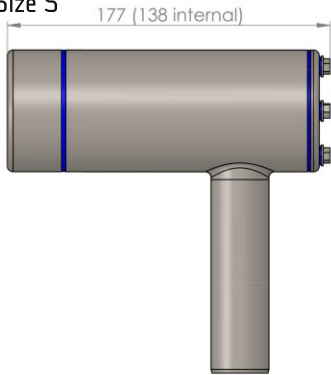

Size S

Size M

Size L

Front Lids

Options for Side Exit

15 - 18mm sealing range

max. 13mm connector

20 - 25mm sealing range

max. 19mm connector

max. 16mm connector

Options for Rear Exit

15 - 18mm sealing range

max. 13mm connector

20 - 25mm sealing range

max. 19mm connector