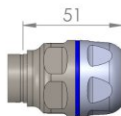

## Options for Side Exit

M25 Hygiene with Side Exit Adapter

PUR Tube 18x13

15 - 18mm sealing range

max. 13mm connector

M32 Hygiene with M25 Adapter

PUR Tube 25x1

20 - 25mm sealing range