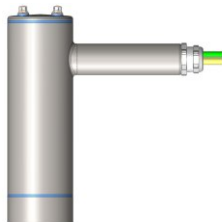

1. Order Number: 2X.X82.138 - Dolphin S, IP69K
2. BK7 window
   - Closed rear wall
   - M25 stainless steel blind plug sideways