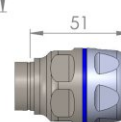

## Options for Rear Exit

M25 Hygiene

PUR Tube 18x13

15 - 18mm sealing range

max. 13mm connector

M32 Hygiene with M25 Adapter

PUR Tube 25x19

20 - 25mm sealing range