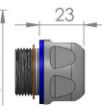

## Options for Side Exit

M25 Hygiene with Side Exit Adapter

PUR Tube 18x13

15 - 18mm sealing range

max. 13mm connector

M32 Hygiene with M25 Adapter

PUR Tube 25x1

20 - 25mm sealing range

max. 19mm connector

M25 Blind Plug

M25

max. 16mm connector

## Options for Rear Exit

M25 Hygiene

PUR Tube 18x13

15 - 18mm sealing range

max. 13mm connector

M32 Hygiene with M25 Adapter

PUR Tube 25x19

20 - 25mm sealing range