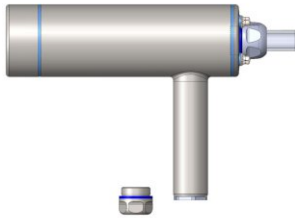

Cable Exit and Options

1. Order Number: 2X.X70.138 - Dolphin S, IP69K
2. BK7 window
   - M25 hygiene cable gland rear
   - M25 blind plug sideways

Options:

- 80.007.002 hygienic tube 25x19mm, price per meter
- 80.005.014 surcharge for M25 hygiene blind plug sideways