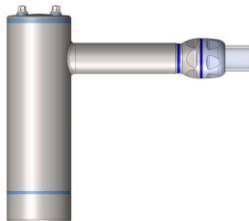

1. Order Number: 2X.X81.138 - Dolphin S, IP69K
2. BK7 window
   - Closed rear wall
   - M32 hygiene cable gland sideways

Options:

- 80.007.002 hygienic tube 25x19mm, price per meter