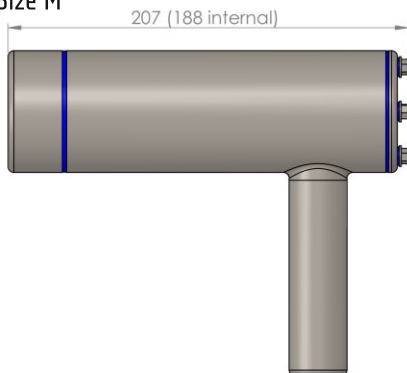

Example: 20.370.138 - Dolphin, cam height =29mm, length <50mm, M25 hygiene gland rear, size S

### Accessories:

Product	Image	Order No.	Product	Image	Order No..	Product	Image	Order No..
M25 Gland Hygiene		80.005.003	M32 Gland Hygiene		80.005.004	M40 Gland Hygiene		80.005.005
M32 Adapter		80.005.002	M25 Hyg. Blind Plug		80.005.010	M25 Nut M32 Nut M40Nut		80.005.006 80.005.007 80.005.008
18x13 PUR Tube		80.007.001	25x19 PUR Tube		80.007.002	M25 Adapter		80.005.001
Position Ring		20.020.003	30mm Dol. Extension		80.005.030	Monting Tool		80.006.101
90° Tube Connector		80.006.002	Mount Standard		80.006.006	Hygienic Rear Mount		80.006.000
90° Hygienic Connector		80.006.001	Hygienic Mount Foot		80.006.004	Hygienic T-Piece		80.006.007

## Size S

## Size M