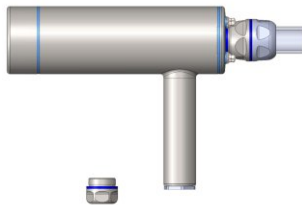

<b>Protection Class</b> (with hygiene cable gland)	IP69K
---	-------

The mount guarantees good heat dissipation

## Cable Exit and Options

- Order Number: 2X.X70.138 - Dolphin S, IP69K
- BK7 window
  - M25 hygiene cable gland rear
  - M25 blind plug sideways

Options:

- 80.007.002 hygienic tube 25x19mm, price per meter
- 80.005.014 surcharge for M25 hygiene blind plug sideways