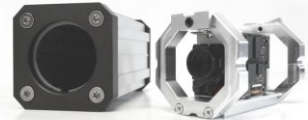

Benefits:

- For Flir Ax5 (new and old version)
- For cameras with special shape
e.g. Tamron MP1010M
- Compact size
- Small dead weight
- High IP protection class
- Flexible camera positioning
- High chemical resistance
- Vibration-proof mounting
- Camera mount included
- Good heat dissipation

SMARTER IMAGING FOR BETTER LIVES

Perth: (08) 9242 5411 Melbourne: (03) 9384 1775 Sydney: (02) 9505 1551

Email: sales@adeptturnkey.com.au
Web site: www.adept.net.au

Technical Details:

Max. Camera Size (w x h)	39 x 53mm
Max. Lens Diameter	55mm
Inner Length	178mm (Ax5)
Enclosure Dimensions (w x h x l, without cable gland)	66 x 66 x 190mm (Ax5)
Window Aperture	45mm
Standard Window	BK7, double sided ARC
IR Mirror	Order Number: 20.000.010
Saphire	Order Number: 20.000.016
Germanium	Order Number: 20.000.017
Acrylic, uncoated	Order Number: 20.000.058
Acrylic, double sided ARC	Order Number: 20.000.029
Window Seal	FPM
Protection Class	IP66 (Nema 4)

Weight (without camera mount)	Approx. 660g (Ax5)
Enclosure Material	Anodized Aluminum
Enclosure Seals	NBR
Cable Gland Aperture (max. connector size)	22mm (Rear Wall A) 26.5mm (Rear Wall C)
Cable Diameter	Self drilling (Rear Wall C)
Cable Gland Seal	TPE

Special mount for the new Flir Ax5 camera with lenses from 7.5mm to 19mm focal length

Gecko for Ax5 V2016

Custom Color Gecko for Tamron MP1010M

Order Numbers (please specify camera type!):

Product Description	Order Number
Gecko, Germanium Window, Rear Wall C, for Flir Ax5 up to 19mm focal length	24.022.155
Gecko, BK7 window double sided ARC, Rear Wall A, custom length up to 300mm	24.020.XXX
Gecko, BK7 window double sided ARC, Rear Wall C, custom length up to 300mm	24.022.XXX