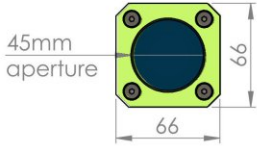

Front Lid

max. 52mm lens diameter

Profile

Rear Wall A

max. 22mm connector

Rear Wall C

max. 26.5mm connector
several cables